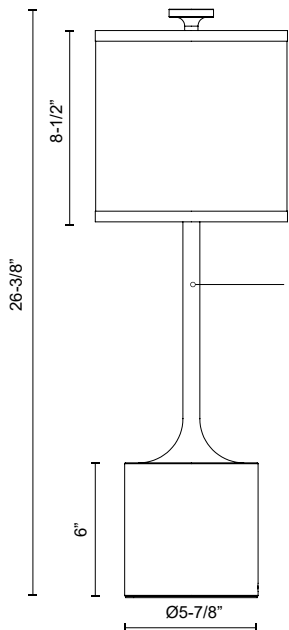

alora mood

P. 1.855.855.8926

CANADA: 19054 28TH Avenue Surrey - BC V3Z 6M3

USA: 3035 E. Lone Mountain Rd - Las Vegas, NV, 89081

ISSA TL418726

FIXTURE DIMENSIONS	D8-1/2" x H26-3/8"
LAMP TYPE	E26
MAX WATTAGE	60W
BULB QTY	1
BULBS INCLUDED	No
VOLTAGE	120V
DIFFUSER DETAILS	IL - Ivory Linen (Gold Socket); IL - Ivory Linen (Silver Socket);
MATERIAL	Aluminum + Steel + Linen
WIRE LENGTH	96" Max
LOCATION	Dry
SWITCH	In-Line On/Off
BASE DIMENSIONS	D5-7/8" x H6"
PAINT FINISH	BG01; MB01; WH01;

[D - Diameter, L - Length, W - Width, H - Height, E - Extension]

AVAILABLE FINISHES:

*For complete warranty terms, please visit: www.aloralighting.com/warranty

Ø8-1/2"

BGIL - Brushed Gold/ Ivory Linen (Gold Socket)
MBIL - Matte Black/ Ivory Linen (Silver Socket)
WHIL - White/ Ivory Linen (Silver Socket)

WWW.ALORAMOOD.COM

© 2023 KUZCO LIGHTING. ALL RIGHTS RESERVED.